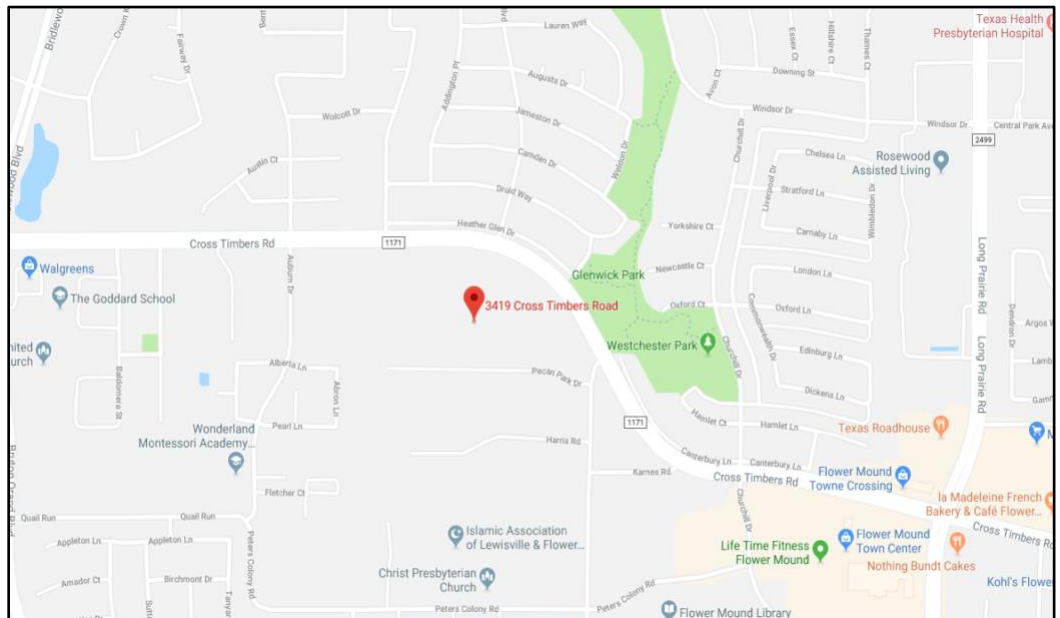

FOR INFORMATION:

Phyllis Garcia | Diana Pergande
972.899.1851 | Phyllis@BridgeRealtyTexas.com | Diana@BridgeRealtyTexas.com
www.BridgeRealtyTexas.com
400 Parker Square, Suite 270H | Flower Mound, TX 75028

This information is believed to be accurate, but no representation or warranty, express or implied, as to its accuracy or completeness is made by any party. The presentation of this property is submitted subject to errors, omissions, change of price or prior sale or lease, or withdrawal without notice.