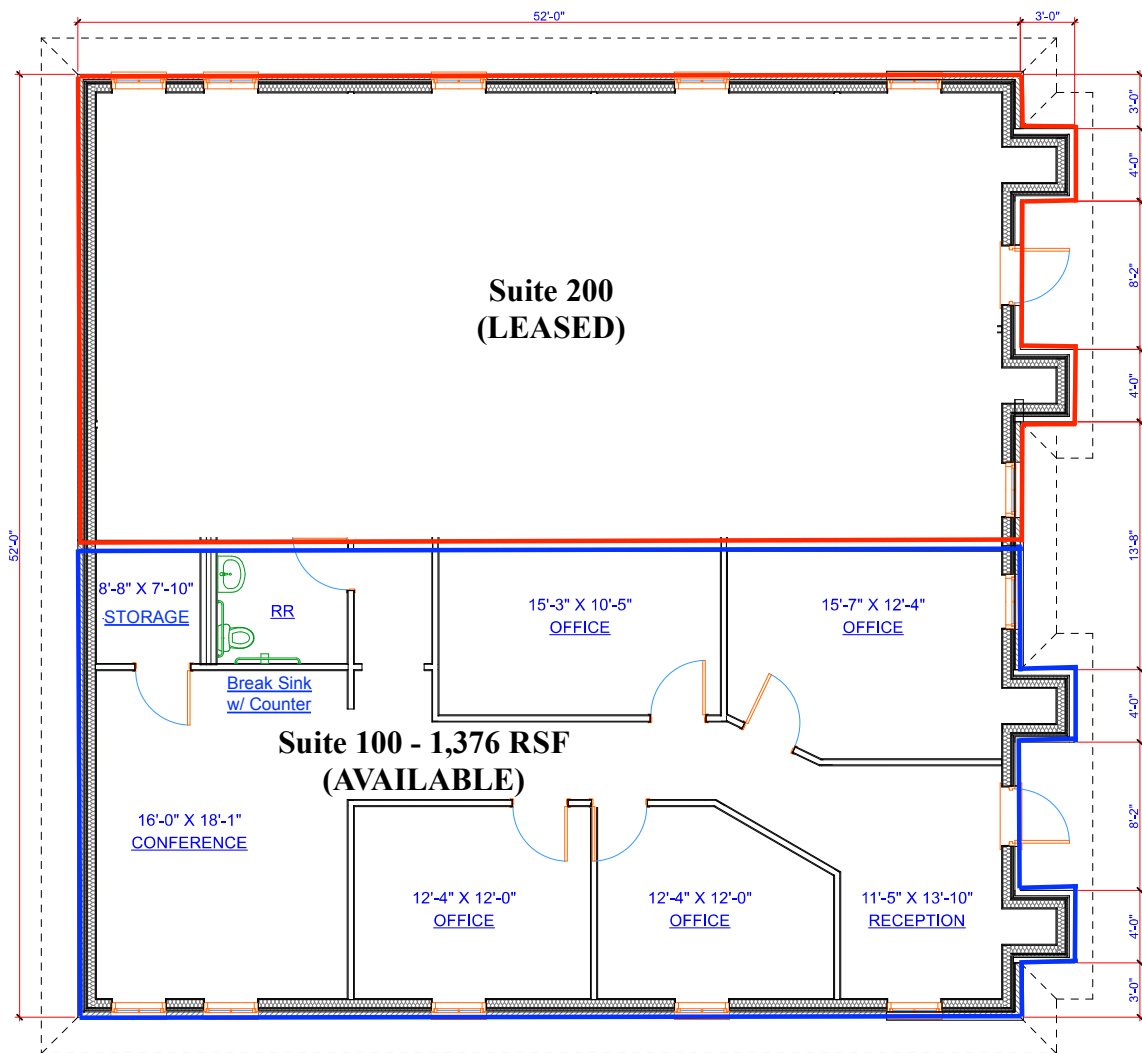

### SPACES AVAILABLE

2370 S Uecker Lane

\*\*\*MOVE-IN READY\*\*\*

- Suite 100 – 1,376 RSF

2372 S Uecker Lane

\*\*\*MOVE-IN READY\*\*\*

- Suite 100 – 3,040 RSF  
(may be demised to 1,520 RSF)

# FLOOR PLAN

2370 South Uecker Lane, Suite 100  
Lewisville, TX

**2370 S. Uecker Lane, Lewisville, TX 75067**  
**Suite 100 – 1,376 RSF**

**LOT 6 - 2370 S. UECKER LANE**  
**LEWISVILLE TX 75067**

# FLOOR PLAN

2372 South Uecker Lane, Suite 100  
Lewisville, TX