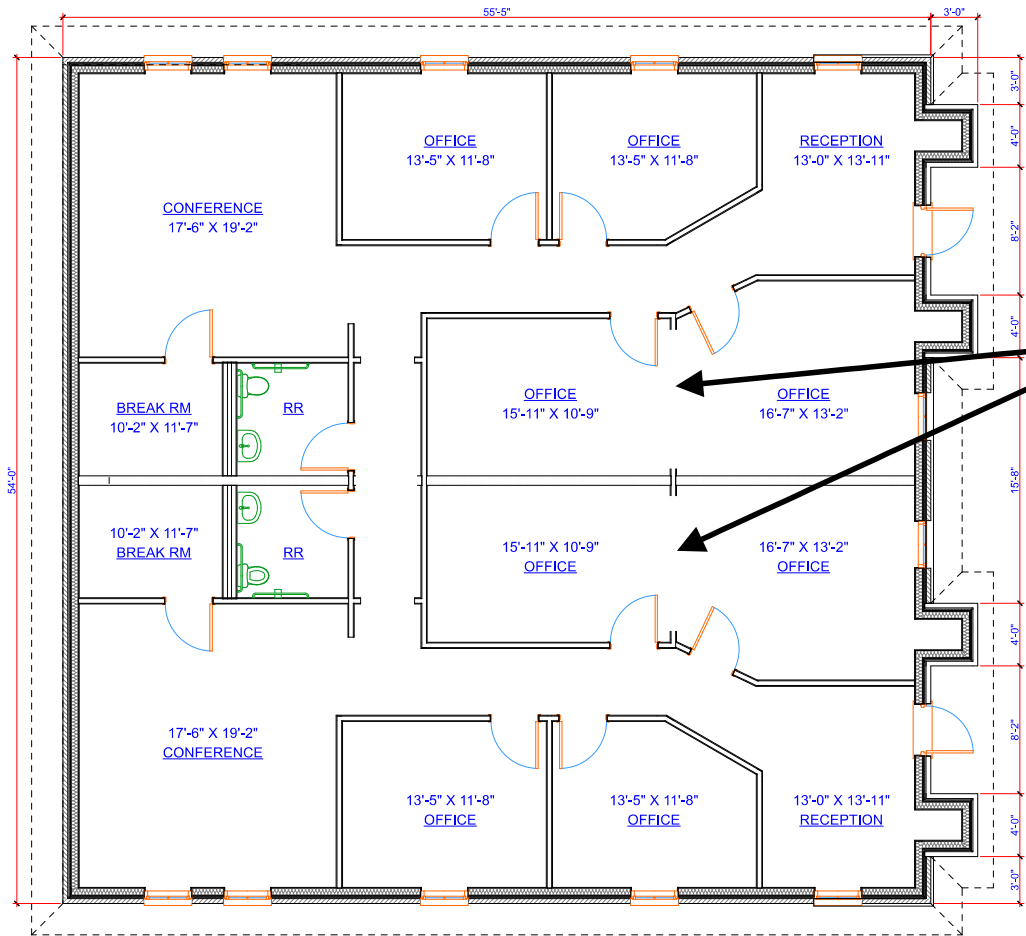

FLOOR PLAN

2372 South Uecker Lane, Suite 100
Lewisville, TX

2372 S. Uecker Lane, Lewisville, TX 75067 Suite 100 – 3,040 RSF

Suite 100 - 3,040 RSF
(may be demised to 1,520 RSF)
AVAILABLE